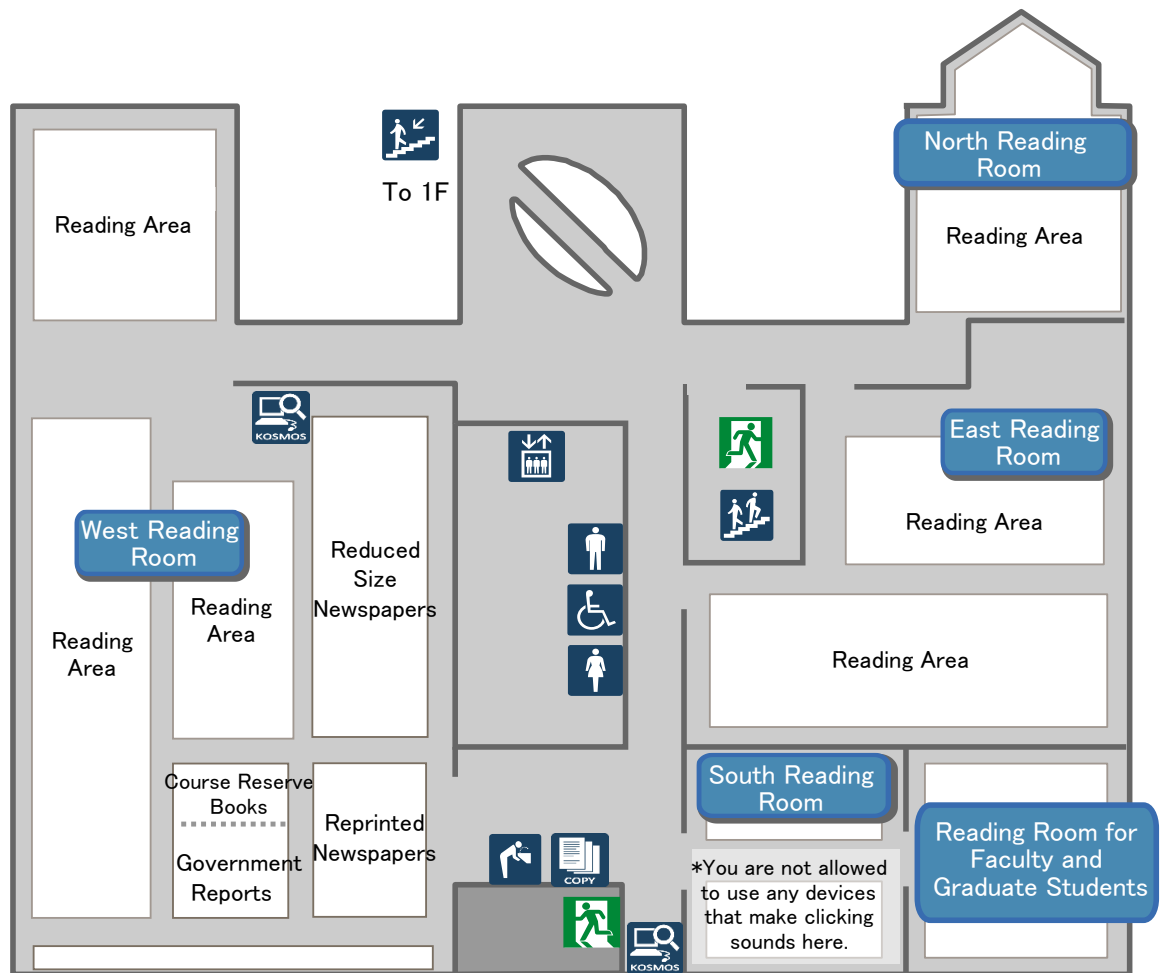

2F, New Building

West Reading Room

Newspapers

Reduced Size Editions, Reprinted Editions

Course Reserve Books

RSV 1-7, 9-11

(RSV 8 for Law School → B2, South Building)

(RSV 1-11 Audio-Visual Materials → 1F, Old Building)

Government Reports

East Reading Room

North Reading Room

South Reading Room

Reading Room for Faculty and Graduate Students

*Keio University's WiFi is available on this floor.

Your Keio ID or ITC account is required for the WiFi settings.

In this area you are permitted to use portable electronic devices such as laptops and calculators.

Note there is a specific place where you are required to keep quiet, and not allowed to use any devices that make clicking sounds.