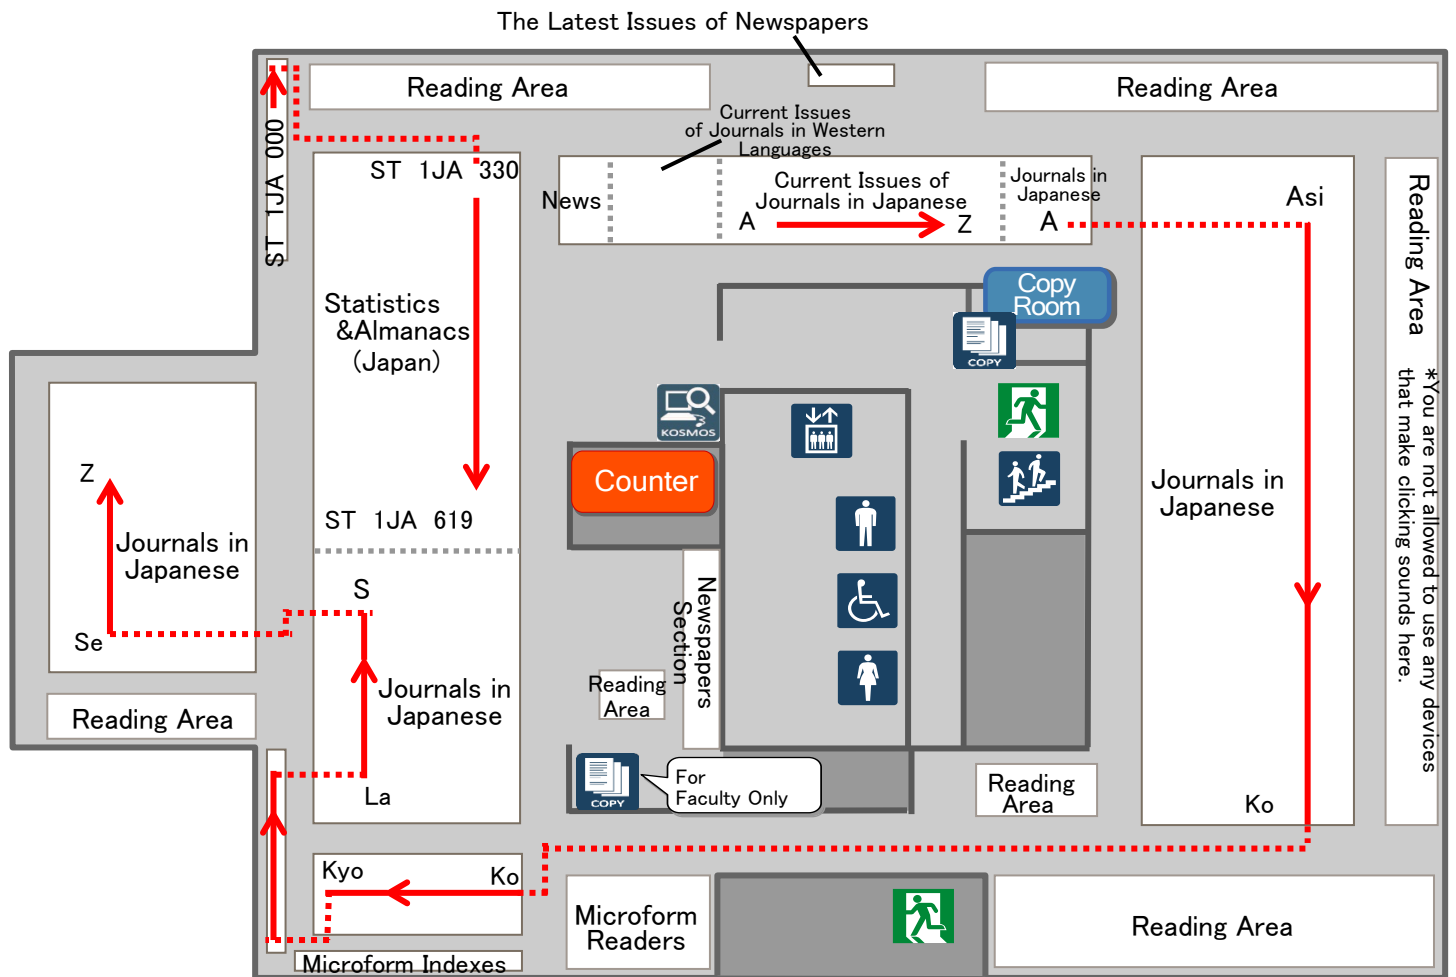

3F, New Building

Journals in Japanese

1970-
(-1969 → B4)

Newspapers

Statistics & Almanacs

ST 1- 1JA 619 1975-
(-1974 → B5)
(ST 1JA 620-ST 9 1975- → 4F)
(ST 1JA 620-ST 9 -1974 → B5)

Microforms Corner

*Keio University's WiFi is available on this floor.

Your Keio ID or ITC account is required for the WiFi settings.

In this area you are permitted to use portable electronic devices such as laptops and calculators.

Note there is a specific place where you are required to keep quiet, and not allowed to use any devices that make clicking sounds.