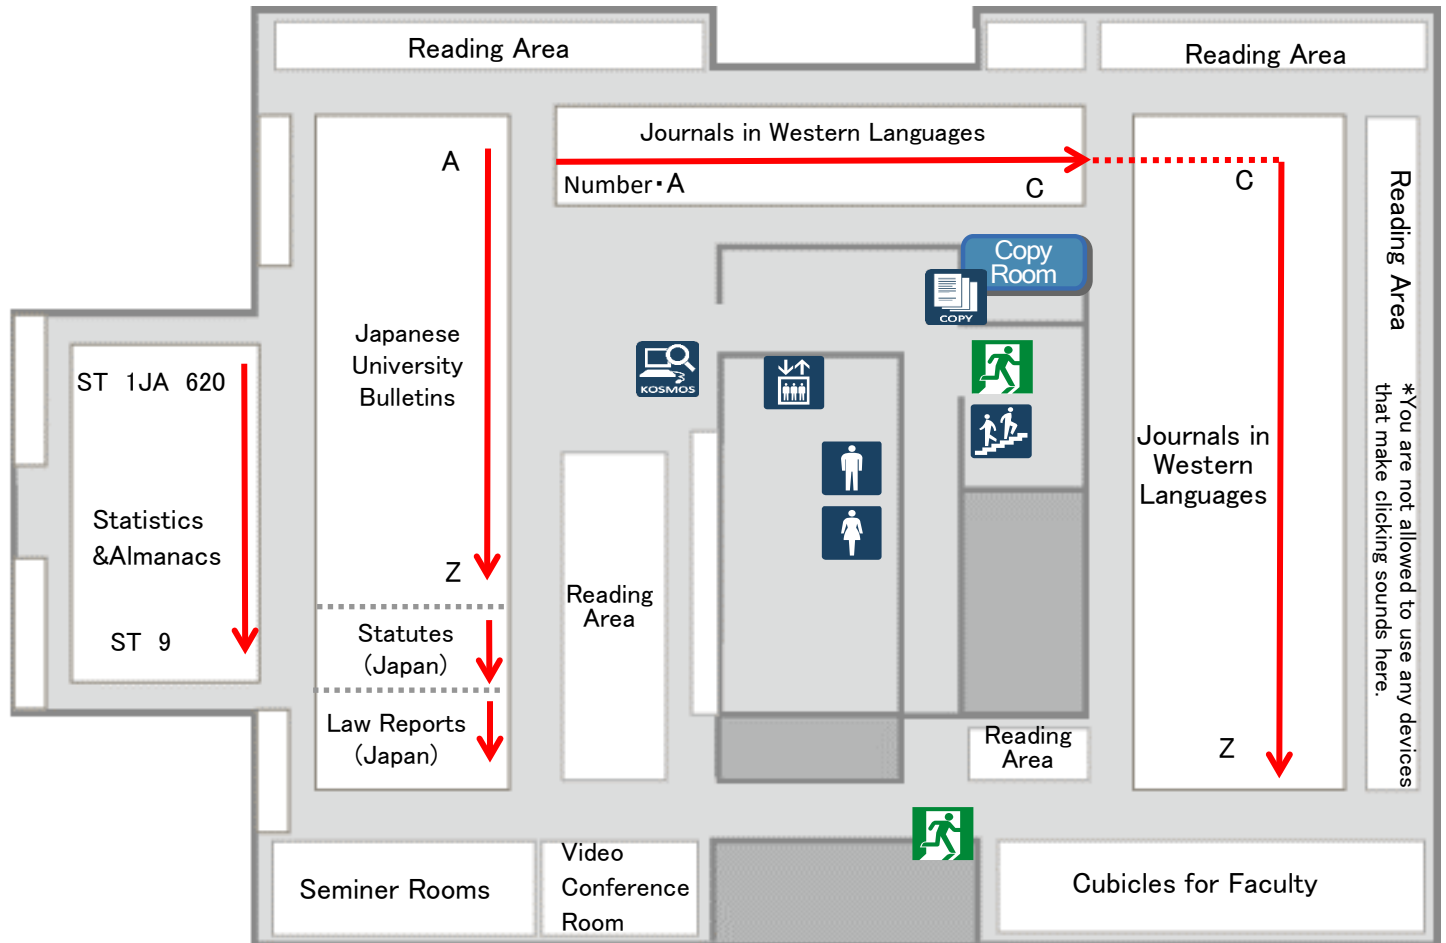

4F, New Building

Journals in Western Languages

2001– Excluding the journal titles available as eJournals
 (1970–2000 → B5)
 (Those published in 1960 or after,
 and also available as eJournals
 → Yamanaka Book Depository)
 (–1969 → Yamanaka Book Depository)
 *There are some exceptions.

Japanese University Bulletins

Law Reports, Statutes (Japan)

(Loose-leaf Books or Bindings
 → B4, South Building)

Statistics & Almanacs

[ST 1JA 620 – ST 9] 1975–
 (–1974 → B5)

*Keio University's WiFi is available on this floor.

Your Keio ID or ITC account is required for the WiFi settings.

In this area you are permitted to use portable electronic devices such as laptops and calculators.

Note there is a specific place where you are required to keep quiet, and not allowed to use any devices that make clicking sounds.