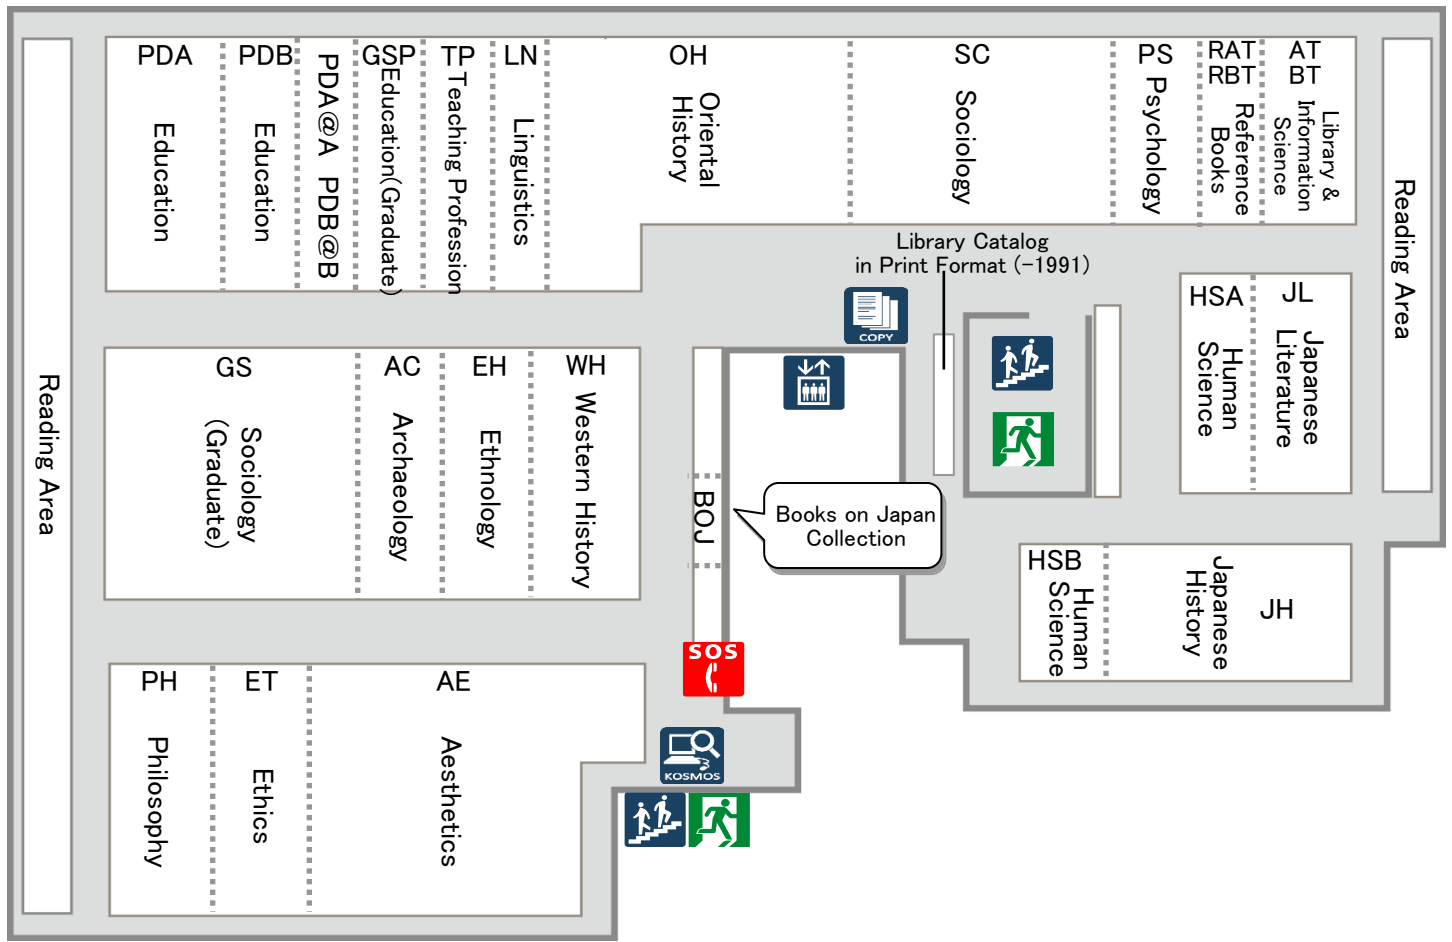

# B3, New Building

## Faculty of Letters Collection

AC	Archaeology	LN	Linguistics
AE	Aesthetics	OH	Oriental History
AT / BT	Library & Information Science (Japanese / Foreign Books)	PDA / PDB	Education (Faculty)
EH	Ethnology	PH	Philosophy
ET	Ethics	PS	Psychology
GS	Sociology (Graduate)	RAT / RBT	Library & Information Science (Reference Books)
GSP	Education (Graduate)	SC	Sociology
HSA / HSB	Human Science	TP	Teaching Profession
JH	Japanese History	WH	Western History
JL	Japanese Literature		

AL (American Literature), EL (English Literature), FL (French Literature), GL (German Literature)  
 → Located in the Stack 2 on the basement 1 of the Old Building

## Other

BOJ Books on Japan

\*Keio University's WiFi is available on this floor.

Your Keio ID or ITC account is required for the WiFi settings.

In this area you are permitted to use portable electronic devices such as laptops and calculators.