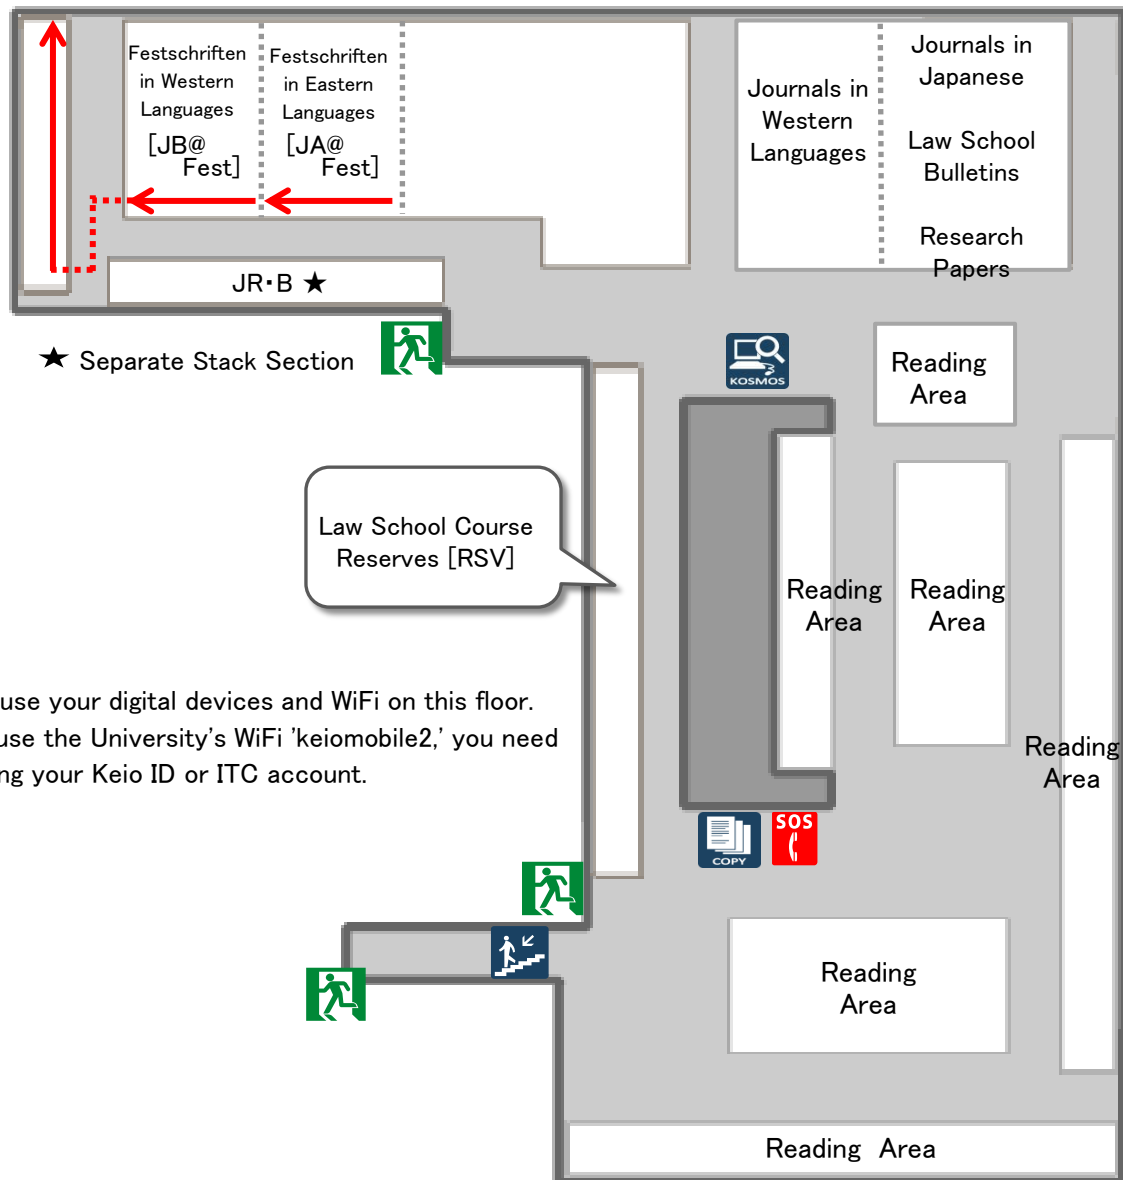

B2, South Building

※You may use your digital devices and WiFi on this floor.
In order to use the University's WiFi 'keiomobile2,' you need settings using your Keio ID or ITC account.

Law School Books and Journals

Journals in Japanese
Journals in Western Languages
Law School Bulletins
Research Papers

RSV Law School Course Reserves

JA Fest
JB Fest

JR 8B 2729-2863
JR 10B 237-238
(JR 1B-5B, 19B-20B → B3)
(JR 6B-13B → B4)