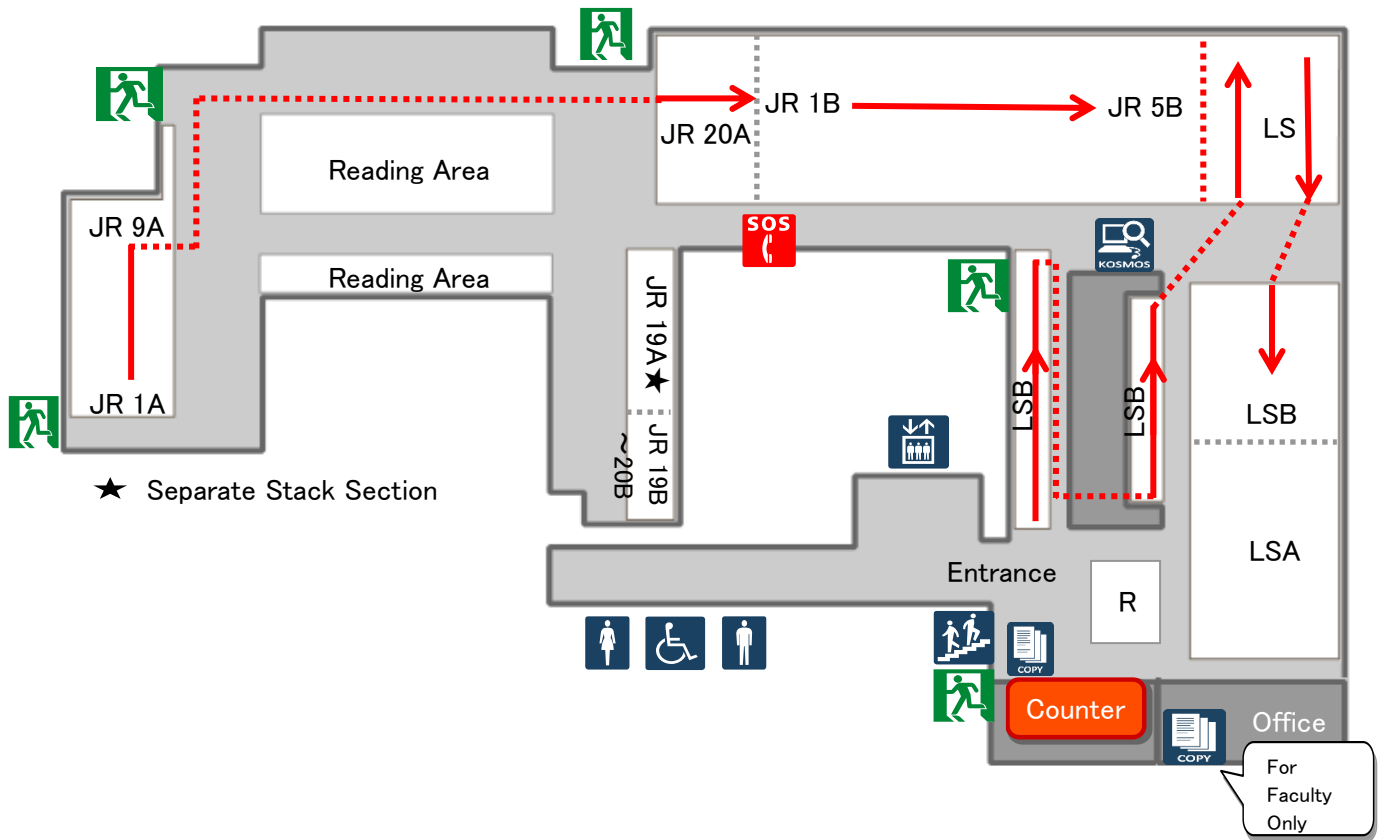

B3, South Building

※You may use your digital devices and WiFi on this floor.
 In order to use the University's WiFi 'keiobile2,' you need settings using your Keio ID or ITC account.

- | | |
|-------------------|--|
| R 000-999 | Law School Reference Books |
| LSA 000-999 | Law School Books in Eastern Languages |
| LSB 000-999 | Law School Books in Western Languages |
| JR 1A-20A | Department of Law Books in Eastern Languages |
| JR 1B-5B, 19B-20B | Department of Law Books in Western Languages |
| (JR 6B-13B | → B4) |
| (JR 8B 2729-2863 | → B2) |
| (JR 10B 237-238 | → B2) |