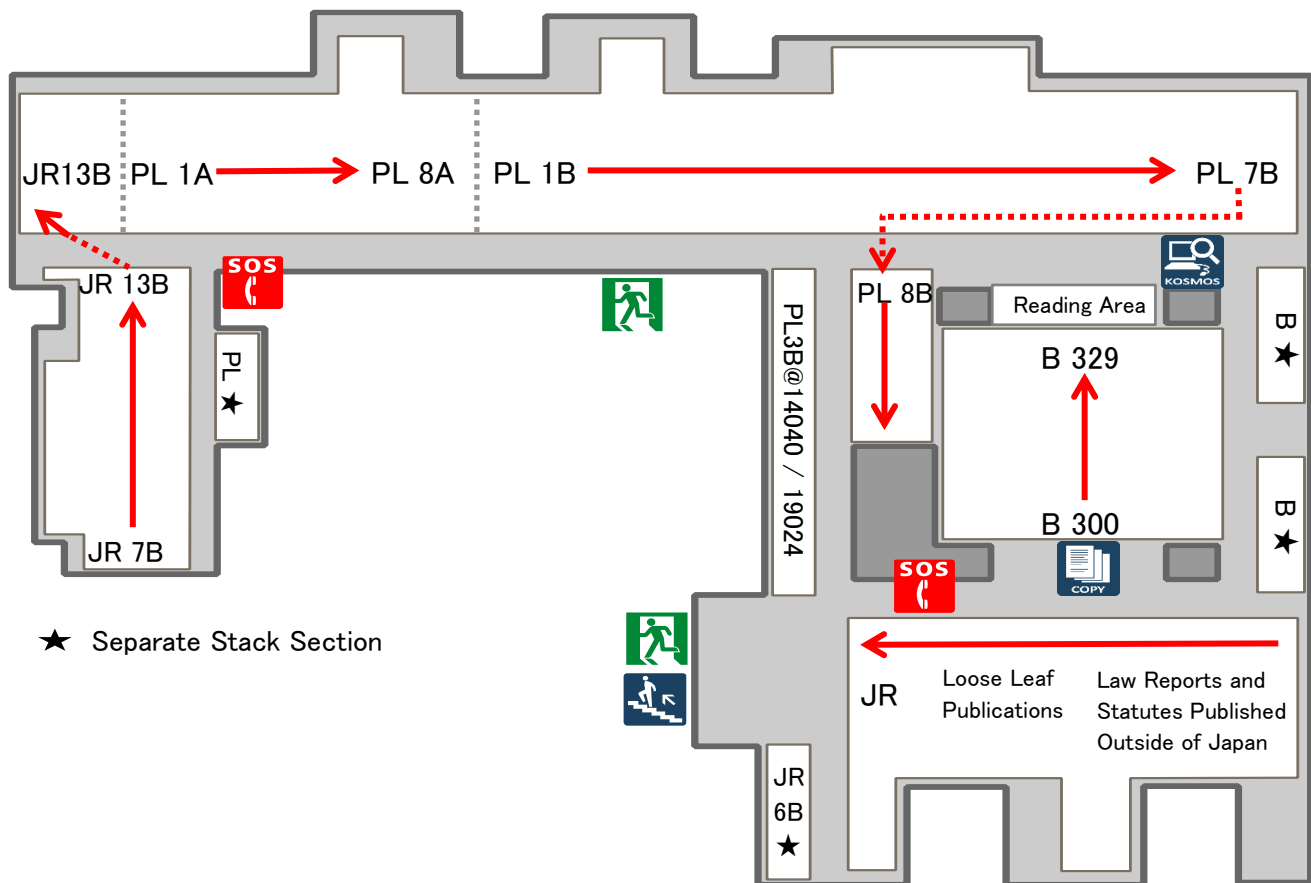

# B4, South Building

※You may use your digital devices and WiFi on this floor.  
 In order to use the University's WiFi 'keiomobile2,' you need settings using your Keio ID or ITC account.

PL 1A-8A	Department of Politics Books in Eastern Languages
PL 1B-8B	Department of Politics Books in Western Languages
JR 6B-13B	Department of Law Books in Western Languages
(JR 1B-5B, 19B-20B)	→ B3)
(JR 8B 2729-2863)	→ B2)
(JR 10B 237-238)	→ B2)
B 300-329	Social Sciences, Politics, Law
(1J-37J)	Department of Law Books in Eastern Languages Acquired in 1961 or Before ⇒Relocated to local book depositories)
(J1-J52)	Department of Law Books in Western Languages Acquired in 1961 or Before ⇒Relocated to local book depositories)
Law Reports and Statutes Published Outside of Japan	
Loose Leaf Publications	